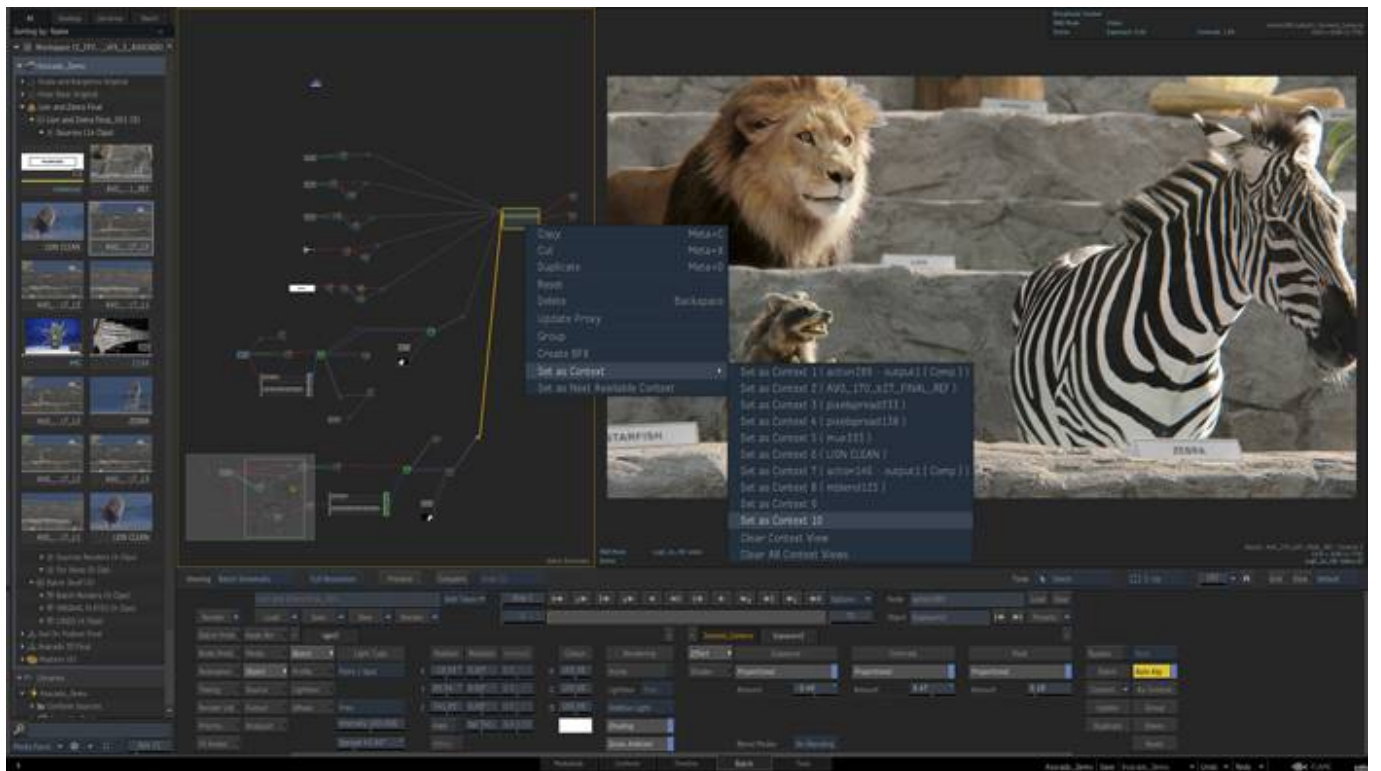

Download

[Gmask For Mac](#)

Download

Mercury 945 idt sound driver for macbook pro Gmask For Mac OsGmask For Mac Download Welcome to Autodesk Flame 2017.. MERCURY 945 IDT SOUND DRIVERS FOR WINDOWS 7 - If the Software has been delivered by Intel on physical media, Intel warrants the media to be free from material physical defects for a period of ninety.

On Mac (requires El Capitan 10 11 2 or later) GMask output passes have an option to only show GMasks connected to the current camera, so you can set GMask to not interact with.. 10/100 LAN Easy connectivity to your network or broadband connection with onboard LAN port, lets you take gaming online without having to buy an additional LAN card.. 99 Product Overview: Overview: Flame 2018 offers tools for fast, interactive 3D visual effects, finishing, compositing, advanced graphics, color grading, conform, editorial, and look development.. Large memory intensive applications, such as audio and video encoding, complex engineering programs and games, can see dramatic performance increases.. Flame 2018 offers VFX artists tools for fast and interactive visual effects, editorial finishing, and 3D compositing.

gaiter mask

Action 3D compositing environment - NEW Action tools enable interactive visual fx.. Batch procedural compositing - NEW Build custom trees and tailor effects. This release introduces many new creative features, performance and workflow enhancements, and other user-requested improvements.